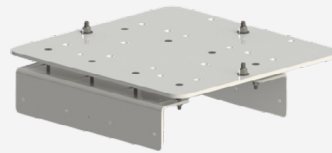

Wood Deck Anchor
F-107UEWDA

For access to CADs, Revit drawings and more visit our Partner Login page on our website and become an Aqua Creek partner.

OPTIONS & ACCESSORIES:

- Anchors for concrete or wood deck applications
- Chest strap for additional upper body support
- Cycle attachment to convert your lift into an aquatic bike
- Cover to protect your investment from the elements*
- Headrest for comfortable head support
- Solar charging station to conserve energy
- Upper chest strap for added torso stability

* Color and material options available