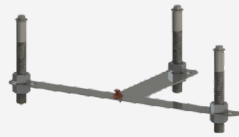

SPA LIFT ULTRA 51

APPLICATIONS:

This lift works on raised pools and spas, and can be anchored to pool decks made of concrete and wood. Choose the appropriate anchor for your needs. Anchors sold separately.

To see if the Spa Lift Elite works on your pool, visit our website and download the application guide, or contact our friendly sales team.

Standard Anchor
F-SAAK8