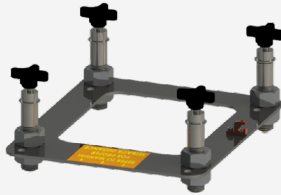

Standard w/Quick Attach Knobs
F-046QAB-AT1