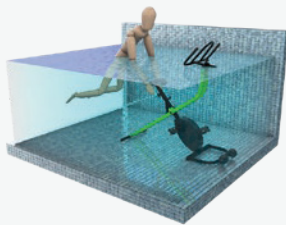

### ABOUT

Uniquely designed for underwater use, the ProWave combines cycling with the power of water to bring you a more efficient workout that comes with a plethora of health benefits. With a riding position similar to that of a spin bike, this model can be placed in pools or even swim spas to really crank up the resistance!

# PROWAVE POOL BIKE

The ProWave is designed for more rigorous residential and commercial biking exercises, and can be adjusted and customized to suit a wide variety of users. Similar to those found in spin class settings, this bike allows for multiple aquatic biking exercises, such as the ones shown below. To learn more, visit our website or call our friendly sales team.

**STANDARD RIDE**

**RELAXED RIDE**

**STANDING RIDE**

**CHEST DIP**

STEP 1

STEP 2

**ABDOMINAL CRUNCH**

STEP 1