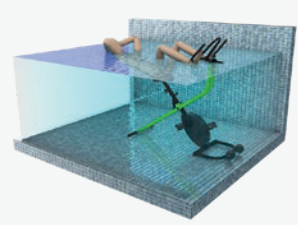

ABDOMINAL CRUNCH

STEP 2