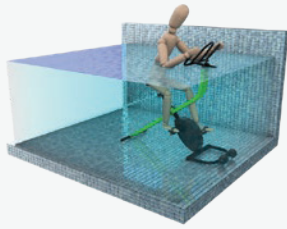

PROWAVE POOL BIKE

The ProWave is designed for more rigorous residential and commercial biking exercises, and can be adjusted and customized to suit a wide variety of users. Similar to those found in spin class settings, this bike allows for multiple aquatic biking exercises, such as the ones shown below. To learn more, visit our website or call our friendly sales team.

STANDARD RIDE