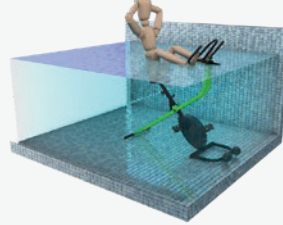

### ABOUT

Uniquely designed for underwater use, the ProWave combines cycling with the power of water to bring you a more efficient workout that comes with a plethora of health benefits. With a riding position similar to that of a spin bike, this model can be placed in pools or even swim spas to really crank up the resistance!

# PROWAVE POOL BIKE

The ProWave is designed for more rigorous residential and commercial biking exercises, and can be adjusted and customized to suit a wide variety of users. Similar to those found in spin class settings, this bike allows for multiple aquatic biking exercises, such as the ones shown below. To learn more, visit our website or call our friendly sales team.

**STANDARD RIDE**

**RELAXED RIDE**

**STANDING RIDE**

**CHEST DIP**

STEP 1

STEP 2

**ABDOMINAL CRUNCH**

STEP 1