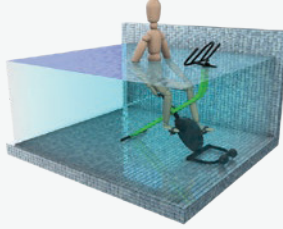

RELAXED RIDE