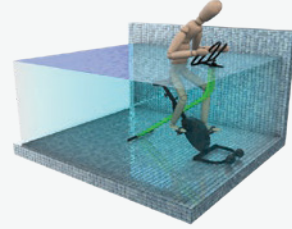

### ABOUT

Uniquely designed for underwater use, the ProWave combines cycling with the power of water to bring you a more efficient workout that comes with a plethora of health benefits. With a riding position similar to that of a spin bike, this model can be placed in pools or even swim spas to really crank up the resistance!

# PROWAVE POOL BIKE

The ProWave is designed for more rigorous residential and commercial biking exercises, and can be adjusted and customized to suit a wide variety of users. Similar to those found in spin class settings, this bike allows for multiple aquatic biking exercises, such as the ones shown below. To learn more, visit our website or call our friendly sales team.

**STANDARD RIDE**

**RELAXED RIDE**

**STANDING RIDE**

**CHEST DIP**

STEP 1

STEP 2

**ABDOMINAL CRUNCH**

STEP 1