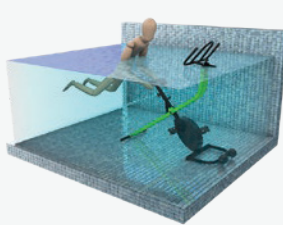

### ABOUT

Uniquely designed for underwater use, the ProWave combines cycling with the power of water to bring you a more efficient workout that comes with a plethora of health benefits. With a riding position similar to that of a spin bike, this model can be placed in pools or even swim spas to really crank up the resistance!

# PROWAVE POOL BIKE

The ProWave is designed for more rigorous residential and commercial biking exercises, and can be adjusted and customized to suit a wide variety of users. Similar to those found in spin class settings, this bike allows for multiple aquatic biking exercises, such as the ones shown below. To learn more, visit our website or call our friendly sales team.

**STANDARD RIDE**

**RELAXED RIDE**

**STANDING RIDE**

**CHEST DIP**

STEP 1

STEP 2

**ABDOMINAL CRUNCH**

STEP 1