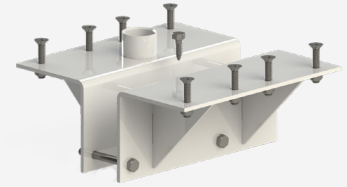

REVOLUTION XL DEEP DRAFT

REVOLUTION SERIES

ITEM# F-REVXL-DD

U.S. Patent No. D507,769S

ABOUT

All the features of the base model, plus the biggest anchor set backs and deepest water drafts of any of our lifts! With 360 degree direct drive rotation, this model is ideal for a wide range of applications including both in-ground and partially raised pools with wide gutters and small curbs.

This lift works on in ground and some partially raised pools and spas. This lift can also be anchored to pool decks made of concrete, pavers and even wood. Choose the appropriate anchor system for your needs. Anchors sold separately. To see if this lift works with your pool, visit our website and download the application guide for this product, or contact our friendly sales team.

Standard Anchor
F-808SA

Semi-Recessed Anchor
F-77SSA

Paver Anchor
F-808SA-10

Wood Deck Anchor
F-842SWDA

For access to CADs, Revit drawings and more visit our Partner Login page on our website and become an Aqua Creek partner.