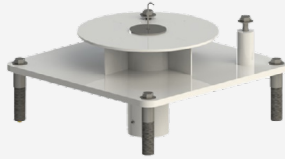

Semi-Recessed Anchor
F-77SSA