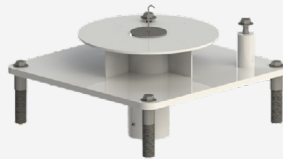

Semi-Recessed Anchor
F-77SSA