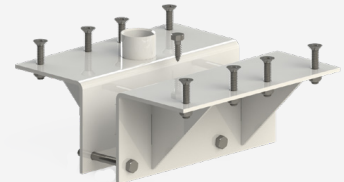

MIGHTY 400

MIGHTY SERIES

ITEM# F-MTY400

U.S. Patent No. 10,792,203

ABOUT

This unique, patented design combines the best of our Pro Pool and Revolution Series, bringing you a powerful, versatile lift that maintains a small footprint and surprisingly low vertical height. With impressive setback ranges and sleek design, the Mighty 400 is an excellent choice for residential and commercial pools alike.

APPLICATIONS:

This lift works on in-ground and some partially raised pools and spas with the addition of the pedestal options. This lift can also be anchored to pool decks made of concrete, pavers and even wood. Choose the appropriate anchor system for your needs. Anchors sold separately.

To see if this lift works with your pool, visit our website and download the application guide for this product, or contact our friendly sales team.

Standard Anchor
F-808SA

Semi-Recessed Anchor
F-77SSA

Paver Anchor
F-808SA-10

Wood Deck Anchor
F-842SWDA

For access to CADs, Revit drawings and more visit our Partner Login page on our website and become an Aqua Creek partner.

OPTIONS & ACCESSORIES:

- Anchoring options for concrete, paver, and wood deck applications
- Cover to protect your investment from the elements*
- Cycle attachment to convert to exercise bike
- Headrest for comfortable head support
- Pedestal options to help clear taller pool and spa walls
- Pull out legrest for additional wall clearances
- Rescue spine board option
- Solar charging station to conserve energy
- Transport cart for easy removal from pool side for storage**
- Upper chest strap for added torso stability