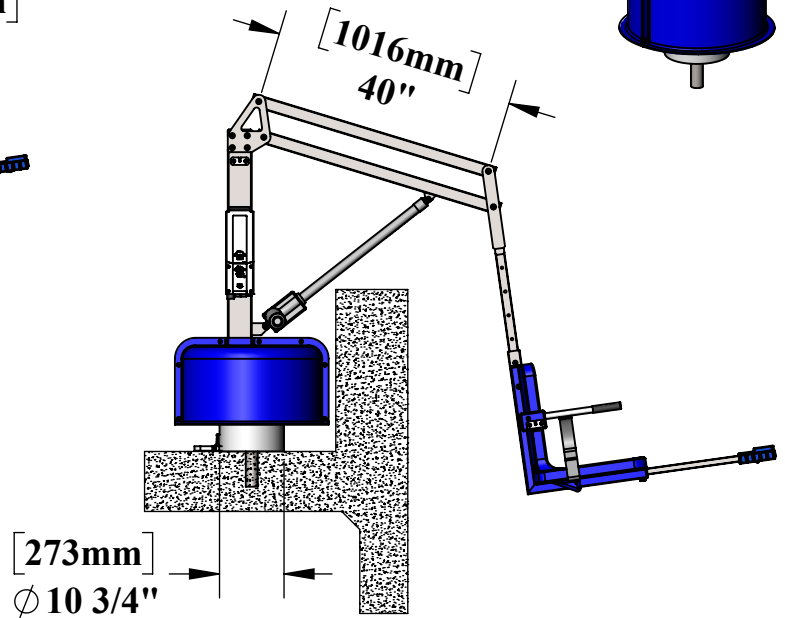

REVOLUTION SPA POOL LIFT

U.S. PATENT NO. D507,769 S

PRODUCT WEIGHT: 270lbs [122kg]
MAX WEIGHT CAPACITY: 500lbs [227kg]
MIN ANCHOR SETBACK: 14"
MAX WALL HEIGHT: 40"
WALL THICKNESS AT MAX HEIGHT: 8"
MAX WALL THICKNESS: 25"
WALL HEIGHT AT MAX THICKNESS: 21"
SEAT HEIGHT ADJUSTMENT: 16" IN 4" INCREMENTS
VERTICAL TRAVEL DISTANCE: 46 1/2"

UPRIGHT

EXTENDED

CONTINUOUS
360° ROTATION

9889 GARRYMORE LANE
 MISSOULA, MT 59808
 (406) 549-0769
 FAX (406) 549-2602

NOTE:
 *SPECIFICATIONS ARE SUBJECT TO CHANGE WITHOUT NOTICE

PRODUCT:		REVOLUTION SPA	
PART #:		F-702RLNA-SPA	
SCALE:	1:32	DATE:	12/23/2019
DRAWN BY:	KR	REVISION:	04