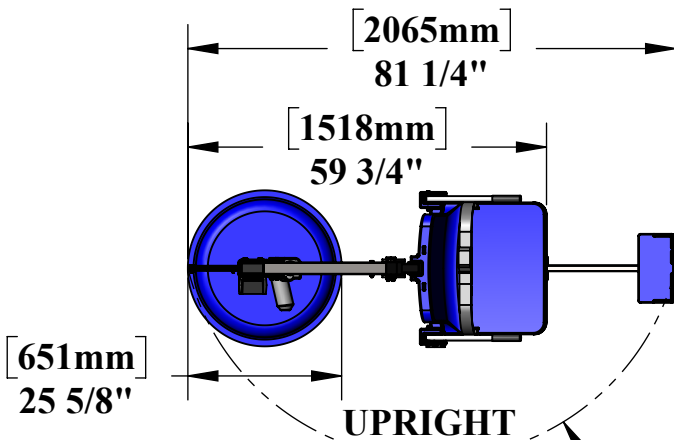

REVOLUTION SPA POOL LIFT

U.S. PATENT NO. D507,769 S

PRODUCT WEIGHT: 270lbs [122kg]
MAX WEIGHT CAPACITY: 500lbs [227kg]
MIN ANCHOR SETBACK: 14"
MAX WALL HEIGHT: 40"
WALL THICKNESS AT MAX HEIGHT: 8"
MAX WALL THICKNESS: 25"
WALL HEIGHT AT MAX THICKNESS: 21"
SEAT HEIGHT ADJUSTMENT: 16" IN 4" INCREMENTS
VERTICAL TRAVEL DISTANCE: 46 1/2"

UPRIGHT

EXTENDED

CONTINUOUS
360° ROTATION

9889 GARRYMORE LANE
 MISSOULA, MT 59808
 (406) 549-0769
 FAX (406) 549-2602

NOTE:
 *SPECIFICATIONS ARE SUBJECT TO CHANGE WITHOUT NOTICE

PRODUCT:		REVOLUTION SPA	
PART #:		F-702RLNA-SPA	
SCALE:	1:32	DATE:	12/23/2019
DRAWN BY:	KR	REVISION:	04