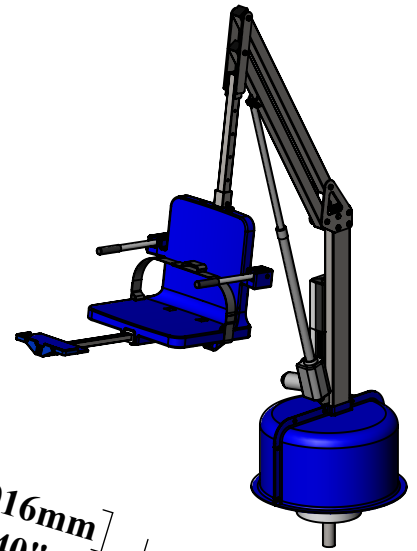

REVOLUTION SPA POOL LIFT

U.S. PATENT NO. D507,769 S

PRODUCT WEIGHT: 270lbs [122kg]
MAX WEIGHT CAPACITY: 500lbs [227kg]
MIN ANCHOR SETBACK: 14"
MAX WALL HEIGHT: 40"
WALL THICKNESS AT MAX HEIGHT: 8"
MAX WALL THICKNESS: 25"
WALL HEIGHT AT MAX THICKNESS: 21"
SEAT HEIGHT ADJUSTMENT: 16" IN 4" INCREMENTS
VERTICAL TRAVEL DISTANCE: 46 1/2"

UPRIGHT

EXTENDED

CONTINUOUS
360° ROTATION

9889 GARRYMORE LANE
 MISSOULA, MT 59808
 (406) 549-0769
 FAX (406) 549-2602

NOTE:
 *SPECIFICATIONS ARE SUBJECT TO CHANGE WITHOUT NOTICE

PRODUCT:		REVOLUTION SPA	
PART #:		F-702RLNA-SPA	
SCALE:	1:32	DATE:	12/23/2019
DRAWN BY:	KR	REVISION:	04