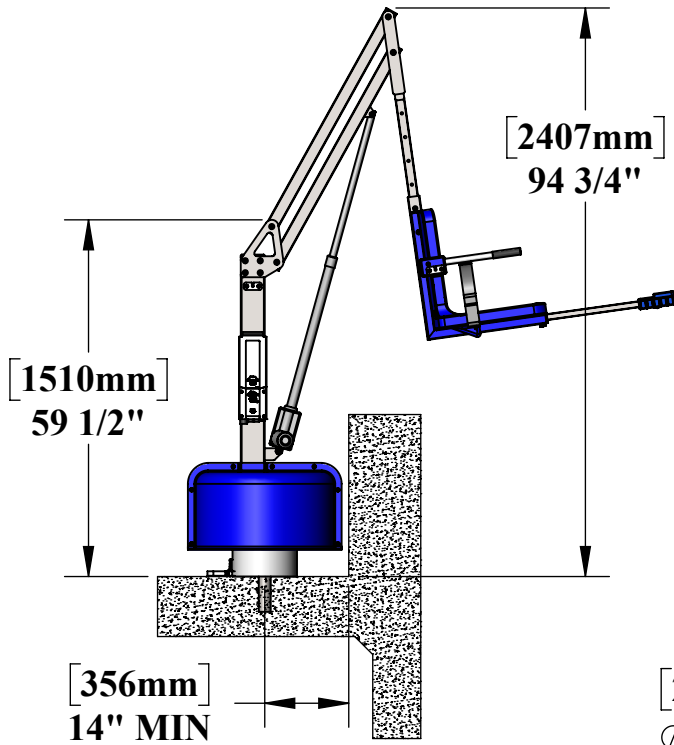

REVOLUTION SPA POOL LIFT

U.S. PATENT NO. D507,769 S

PRODUCT WEIGHT: 270lbs [122kg]
MAX WEIGHT CAPACITY: 500lbs [227kg]
MIN ANCHOR SETBACK: 14"
MAX WALL HEIGHT: 40"
WALL THICKNESS AT MAX HEIGHT: 8"
MAX WALL THICKNESS: 25"
WALL HEIGHT AT MAX THICKNESS: 21"
SEAT HEIGHT ADJUSTMENT: 16" IN 4" INCREMENTS
VERTICAL TRAVEL DISTANCE: 46 1/2"

UPRIGHT

EXTENDED

CONTINUOUS
360° ROTATION

9889 GARRYMORE LANE
 MISSOULA, MT 59808
 (406) 549-0769
 FAX (406) 549-2602

NOTE:
 *SPECIFICATIONS ARE SUBJECT TO CHANGE WITHOUT NOTICE

PRODUCT:		REVOLUTION SPA	
PART #:		F-702RLNA-SPA	
SCALE:	1:32	DATE:	12/23/2019
DRAWN BY:	KR	REVISION:	04