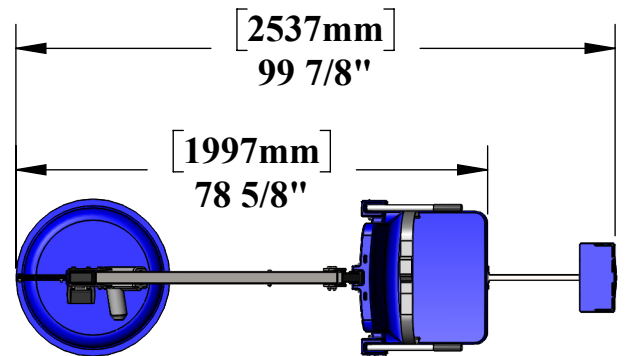

REVOLUTION SPA POOL LIFT

U.S. PATENT NO. D507,769 S

PRODUCT WEIGHT: 270lbs [122kg]
MAX WEIGHT CAPACITY: 500lbs [227kg]
MIN ANCHOR SETBACK: 14"
MAX WALL HEIGHT: 40"
WALL THICKNESS AT MAX HEIGHT: 8"
MAX WALL THICKNESS: 25"
WALL HEIGHT AT MAX THICKNESS: 21"
SEAT HEIGHT ADJUSTMENT: 16" IN 4" INCREMENTS
VERTICAL TRAVEL DISTANCE: 46 1/2"

UPRIGHT

EXTENDED

CONTINUOUS
360° ROTATION

9889 GARRYMORE LANE
 MISSOULA, MT 59808
 (406) 549-0769
 FAX (406) 549-2602

NOTE:
 *SPECIFICATIONS ARE SUBJECT TO CHANGE WITHOUT NOTICE

PRODUCT:		REVOLUTION SPA	
PART #:		F-702RLNA-SPA	
SCALE:	1:32	DATE:	12/23/2019
DRAWN BY:	KR	REVISION:	04