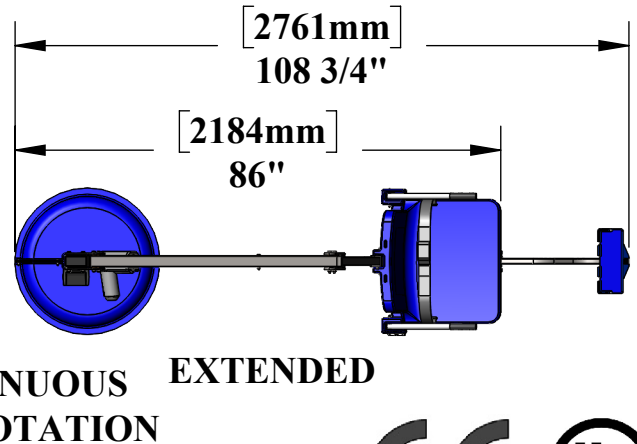

REVOLUTION DEEP DRAFT POOL LIFT

U.S. PATENT NO. D507,769 S

PRODUCT WEIGHT: 285lbs [129kg]
 MAX WEIGHT CAPACITY: 400lbs [181kg]
 MIN ADA ANCHOR SETBACK: 21"
 MAX ANCHOR SETBACK: 42"
 MAX WATER DRAFT: *14"
 SEAT HEIGHT ADJUSTMENT: 16" IN 4" INCREMENTS
 VERTICAL TRAVEL DISTANCE: 49"