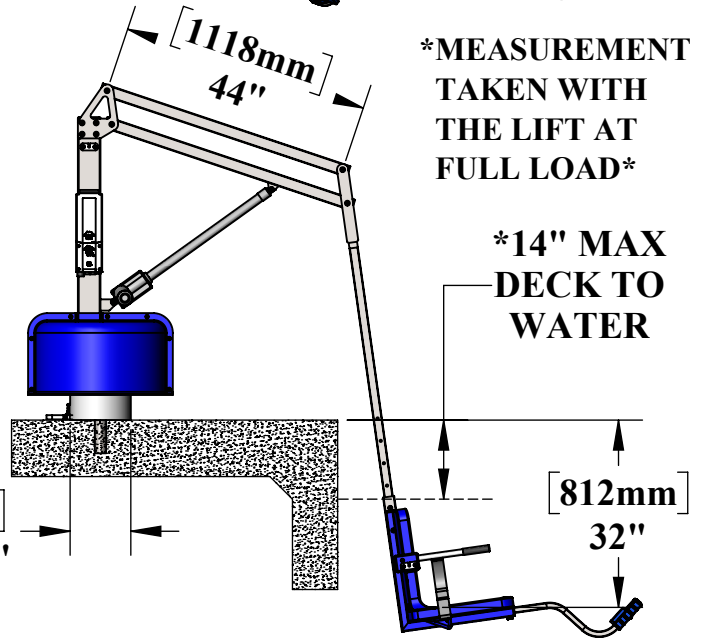

REVOLUTION DEEP DRAFT POOL LIFT

U.S. PATENT NO. D507,769 S

PRODUCT WEIGHT: 285lbs [129kg]
 MAX WEIGHT CAPACITY: 400lbs [181kg]
 MIN ADA ANCHOR SETBACK: 21"
 MAX ANCHOR SETBACK: 42"
 MAX WATER DRAFT: *14"
 SEAT HEIGHT ADJUSTMENT: 16" IN 4" INCREMENTS
 VERTICAL TRAVEL DISTANCE: 49"

9889 GARRYMORE LANE
 MISSOULA, MT 59808
 (406) 549-0769
 FAX (406) 549-2602

NOTE:
 *SPECIFICATIONS ARE SUBJECT TO CHANGE WITHOUT NOTICE

PRODUCT: REVOLUTION DEEP DRAFT	
PART #: F-702RLNA-DD	
SCALE: 1:34	DATE: 12/23/2019
DRAWN BY: KR	REVISION: 04