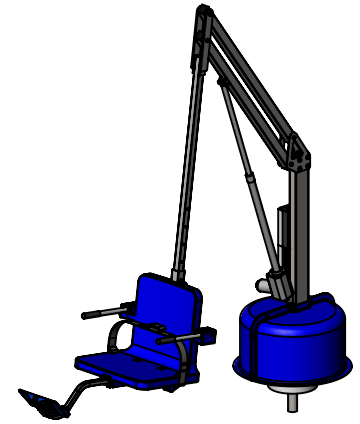

REVOLUTION DEEP DRAFT POOL LIFT

U.S. PATENT NO. D507,769 S

PRODUCT WEIGHT: 285lbs [129kg]
 MAX WEIGHT CAPACITY: 400lbs [181kg]
 MIN ADA ANCHOR SETBACK: 21"
 MAX ANCHOR SETBACK: 42"
 MAX WATER DRAFT: *14"
 SEAT HEIGHT ADJUSTMENT: 16" IN 4" INCREMENTS
 VERTICAL TRAVEL DISTANCE: 49"