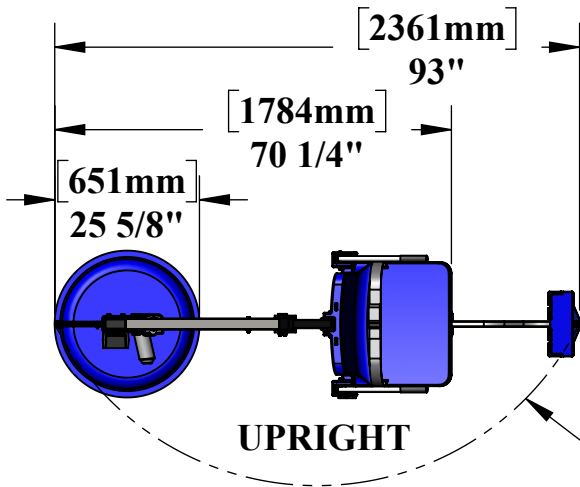

REVOLUTION DEEP DRAFT POOL LIFT

U.S. PATENT NO. D507,769 S

PRODUCT WEIGHT: 285lbs [129kg]
 MAX WEIGHT CAPACITY: 400lbs [181kg]
 MIN ADA ANCHOR SETBACK: 21"
 MAX ANCHOR SETBACK: 42"
 MAX WATER DRAFT: *14"
 SEAT HEIGHT ADJUSTMENT: 16" IN 4" INCREMENTS
 VERTICAL TRAVEL DISTANCE: 49"