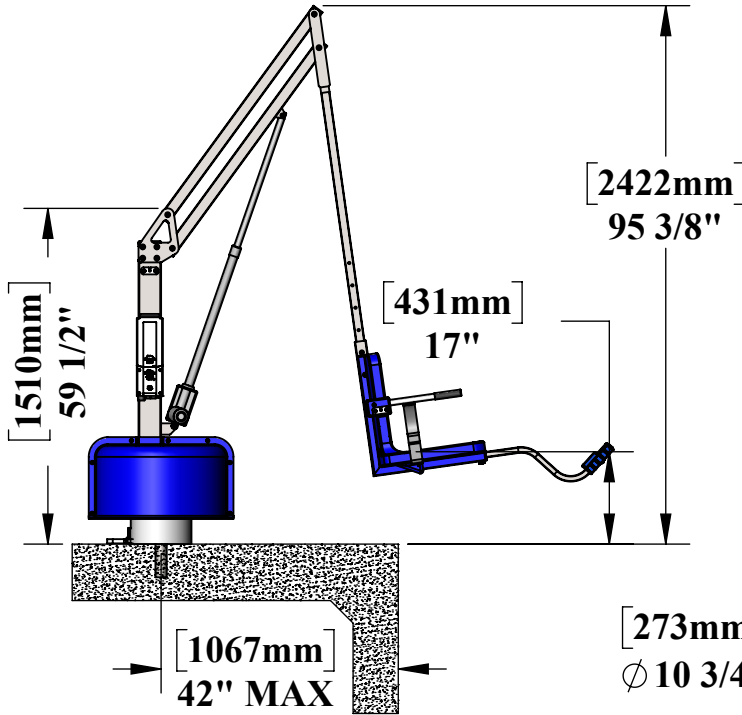

REVOLUTION DEEP DRAFT POOL LIFT

U.S. PATENT NO. D507,769 S

PRODUCT WEIGHT: 285lbs [129kg]
 MAX WEIGHT CAPACITY: 400lbs [181kg]
 MIN ADA ANCHOR SETBACK: 21"
 MAX ANCHOR SETBACK: 42"
 MAX WATER DRAFT: *14"
 SEAT HEIGHT ADJUSTMENT: 16" IN 4" INCREMENTS
 VERTICAL TRAVEL DISTANCE: 49"

9889 GARRYMORE LANE
 MISSOULA, MT 59808
 (406) 549-0769
 FAX (406) 549-2602

NOTE:
 *SPECIFICATIONS ARE SUBJECT TO CHANGE WITHOUT NOTICE

PRODUCT: REVOLUTION DEEP DRAFT	
PART #: F-702RLNA-DD	
SCALE: 1:34	DATE: 12/23/2019
DRAWN BY: KR	REVISION: 04