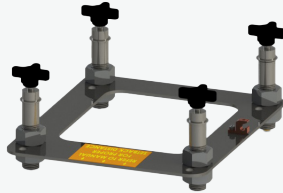

Standard w/Quick Attach Knobs
F-046QAB-AT1