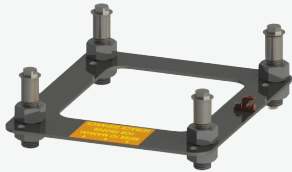

RANGER 2

APPLICATIONS:

This lift works on in-ground pools and spas. To see if the Ranger 2 works on your pool, visit our website and download the application guide, or contact our friendly sales team. This lift can also be anchored to pool decks made of concrete, pavers and even wood. Choose the appropriate anchor system for your needs. Anchors sold separately.

Standard Anchor
F-04CAJP