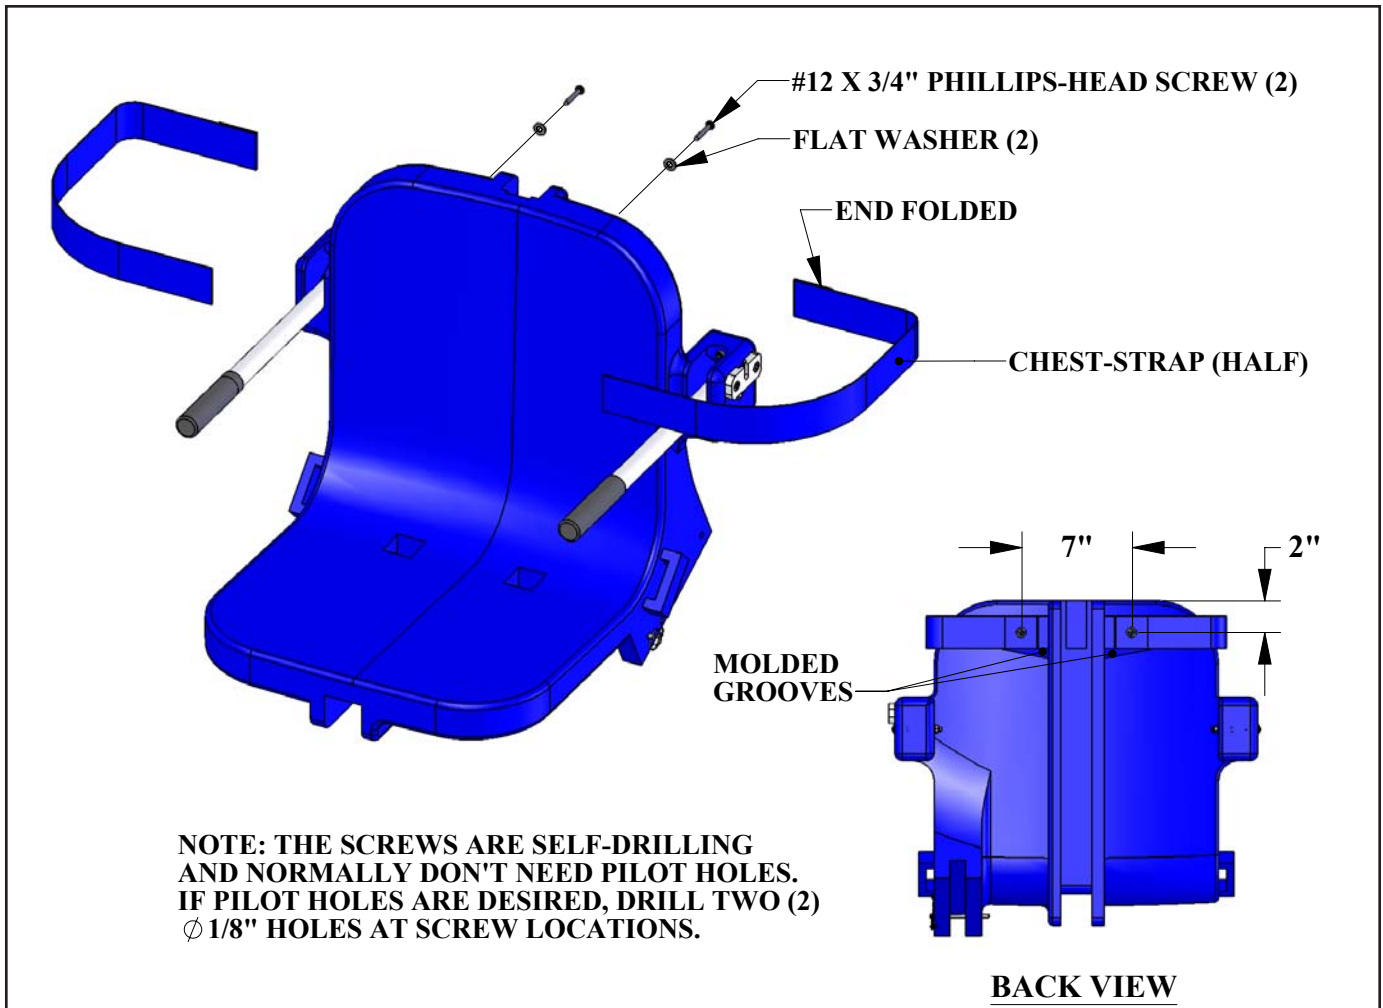

Chest Strap Installation

The Chest Strap comes in two halves, and is installed with the included hardware as shown above. Make sure to install the Chest Strap with the hook & loop fasteners facing each other so that the strap can be secured around the user easily.