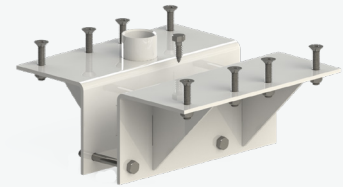

### ABOUT

The perfect solution for almost any pool, this improved versatile design allows you to set the lift further back from the pool edge, while simultaneously clearing spa walls and pool curbs up to 26 inches high. The base of the lift fits into a standard 1.9 x 6in stanchion anchor, and adapters can be purchased for the lift to fit many other anchors that might already be in your pool deck! Fit 6 flat pack Scouts in the same warehouse space you can fit 1 standard Scout!

# SCOUT EXCEL

This lift works on in ground and some partially raised pools and spas. It can also be anchored to pool decks made of concrete, pavers and even wood. Choose the appropriate anchor system for your needs. Anchors sold separately. To see if this lift works with your pool, visit our website and download the application guide for this product, or contact our friendly sales team.

Standard Anchor  
F-808SA

Semi-Recessed Anchor  
F-77SSA

Paver Anchor  
F-808SA-10

Wood Deck Anchor  
F-842SWDA

For access to CADs, Revit drawings and more visit our Partner Login page on our website and become an Aqua Creek partner.

## OPTIONS & ACCESSORIES:

- Anchor options for concrete, paver, and wood deck applications
- Anchor adapters for many existing pool deck anchors
- Chest strap for additional upper body support
- Cover to protect your investment from the elements\*
- Cycle attachment to convert to an exercise bike
- Headrest for comfortable head support
- Pull out legrest for additional wall clearances
- Rescue spine board option
- Solar charging station to conserve energy
- Transport cart for easy removal from pool side for storage\*\*