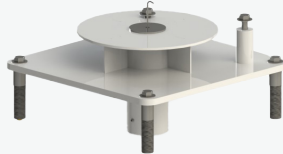

Semi-Recessed Anchor
F-77SSA