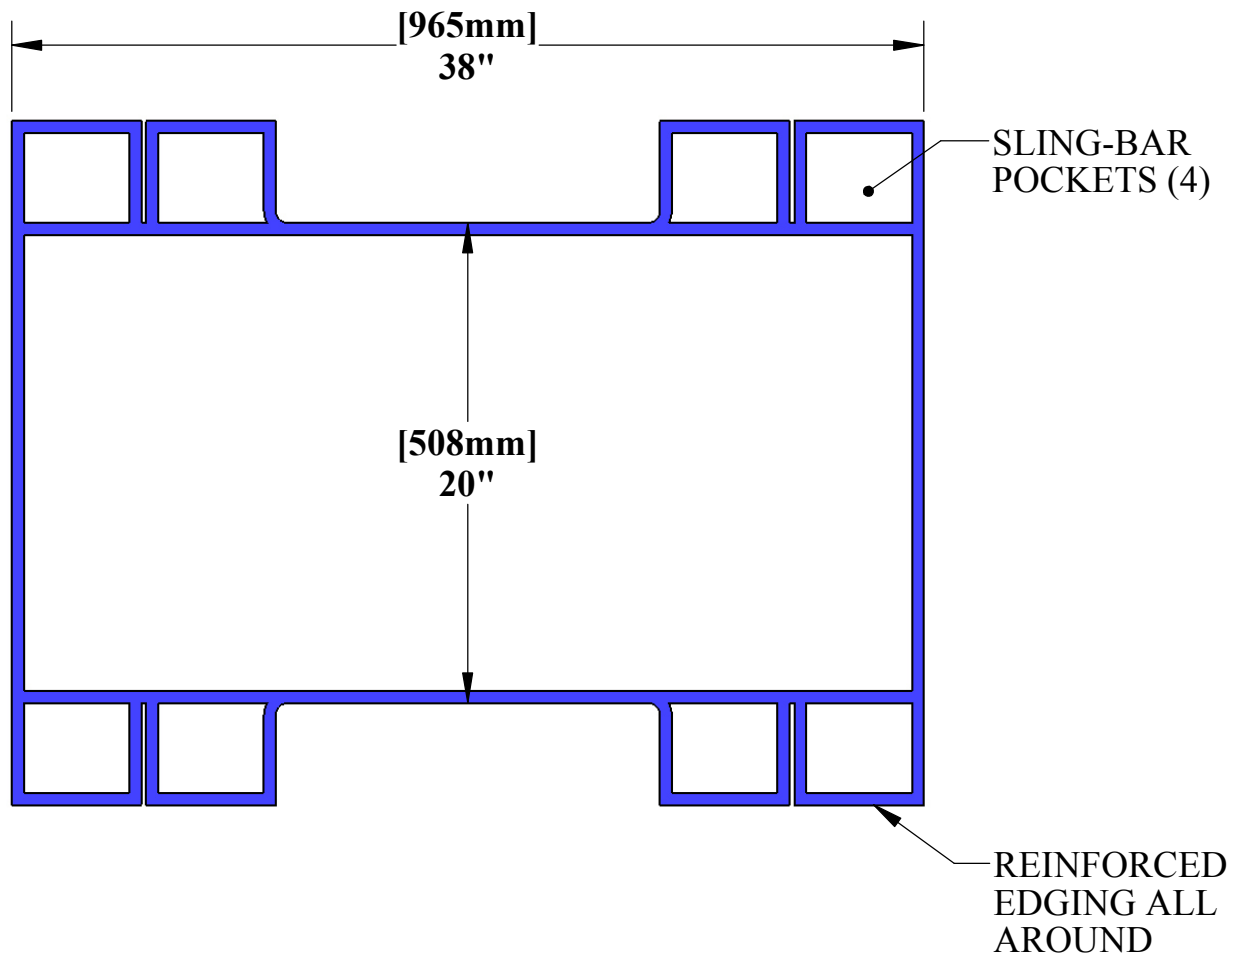

EZ POOL LIFT SLING: STANDARD

SPECIFICATIONS:

THE EZ POOL LIFT SLING SHALL BE A FLEXIBLE BODY-SUPPORT DEVICE SUITABLE FOR USE WITH ALL AQUA CREEK EZ POOL LIFTS, AND SHALL BE USED IN CONJUNCTION WITH THE EZ HANGER BAR (F-038EZHB) AND THE EZ POOL LIFT CHAIN SET (F-031EZCH). IT SHALL HAVE FOUR (4) POCKETS TO ACCEPT SOLID STAINLESS STEEL SLING BARS FOR RIGGING AND ADDITIONAL SUPPORT. IT SHALL BE MANUFACTURED FROM HEAVY-DUTY POLESTER MESH WITH REINFORCED EDGING. IT SHALL HAVE A LOAD CAPACITY OF 400 LBS [181 KG]. IT SHALL ALSO BE MACHINE- WASHABLE AND MILDEW RESISTANT.

9889 GARRYMORE LANE
 MISSOULA, MT 59808
 (406) 549-0769
 FAX (406) 549-2602

NOTE:
 *SPECIFICATIONS ARE SUBJECT TO CHANGE WITHOUT NOTICE
 *ALL DIMENSIONS ARE IN INCHES

PRODUCT:		F-034Ezs	
DWG #:		F-034Ezs-1	
SCALE:	1:8	DATE:	12/19/2016
DRAWN BY:	KR	REVISION:	A