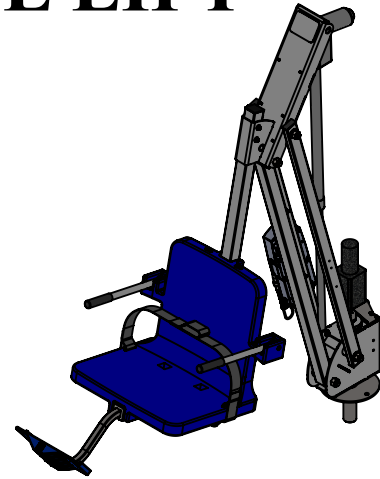

MIGHTY 600 POOL LIFT

PRODUCT WEIGHT: 170lbs [77kg]
MAX WEIGHT CAPACITY: 600lbs [272kg]
MIN ANCHOR SETBACK: 24"
MAX ANCHOR SETBACK: 44"
MAX WATER DRAFT: 14"
SEAT HEIGHT ADJUSTMENT: 4" IN 2" INCREMENTS
VERTICLE TRAVEL DISTANCE: 50"

***MEASUREMENT
TAKEN WITH
THE LIFT AT
FULL LOAD**

UPRIGHT

EXTENDED

**CONTINUOUS
360° ROTATION**

9889 GARRYMORE LANE
MISSOULA, MT 59808
(406) 549-0769
FAX (406) 549-2602

NOTE:
*SPECIFICATIONS ARE SUBJECT TO CHANGE WITHOUT NOTICE

PRODUCT:		MIGHTY 600	
PART #:		F-MTY600	
SCALE:	1:28	DATE:	12/23/2019
DRAWN BY:	KR	REVISION:	03