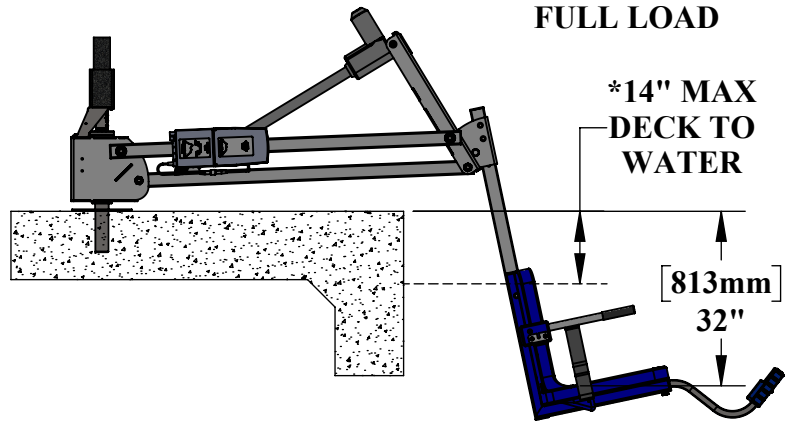

MIGHTY 600 POOL LIFT

PRODUCT WEIGHT: 170lbs [77kg]
MAX WEIGHT CAPACITY: 600lbs [272kg]
MIN ANCHOR SETBACK: 24"
MAX ANCHOR SETBACK: 44"
MAX WATER DRAFT: 14"
SEAT HEIGHT ADJUSTMENT: 4" IN 2" INCREMENTS
VERTICLE TRAVEL DISTANCE: 50"

***MEASUREMENT
TAKEN WITH
THE LIFT AT
FULL LOAD**

UPRIGHT

EXTENDED

**CONTINUOUS
360° ROTATION**

9889 GARRYMORE LANE
MISSOULA, MT 59808
(406) 549-0769
FAX (406) 549-2602

NOTE:
*SPECIFICATIONS ARE SUBJECT TO CHANGE WITHOUT NOTICE

PRODUCT:		MIGHTY 600	
PART #:		F-MTY600	
SCALE:	1:28	DATE:	12/23/2019
DRAWN BY:	KR	REVISION:	03