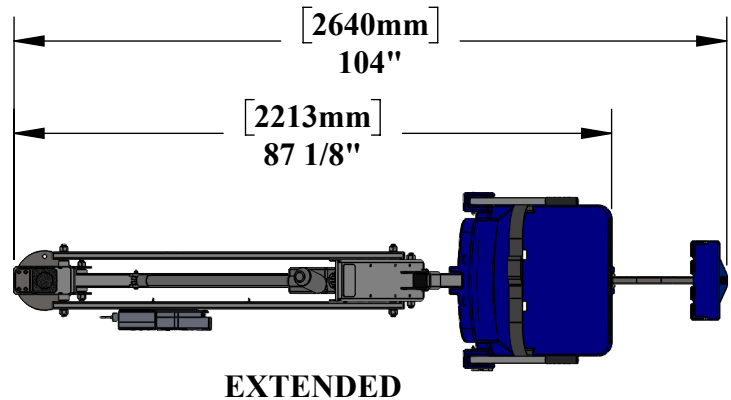

MIGHTY 600 POOL LIFT

PRODUCT WEIGHT: 170lbs [77kg]
MAX WEIGHT CAPACITY: 600lbs [272kg]
MIN ANCHOR SETBACK: 24"
MAX ANCHOR SETBACK: 44"
MAX WATER DRAFT: 14"
SEAT HEIGHT ADJUSTMENT: 4" IN 2" INCREMENTS
VERTICLE TRAVEL DISTANCE: 50"

***MEASUREMENT
TAKEN WITH
THE LIFT AT
FULL LOAD**

UPRIGHT

EXTENDED

**CONTINUOUS
360° ROTATION**

9889 GARRYMORE LANE
MISSOULA, MT 59808
(406) 549-0769
FAX (406) 549-2602

NOTE:
*SPECIFICATIONS ARE SUBJECT TO CHANGE WITHOUT NOTICE

PRODUCT:		MIGHTY 600	
PART #:		F-MTY600	
SCALE:	1:28	DATE:	12/23/2019
DRAWN BY:	KR	REVISION:	03