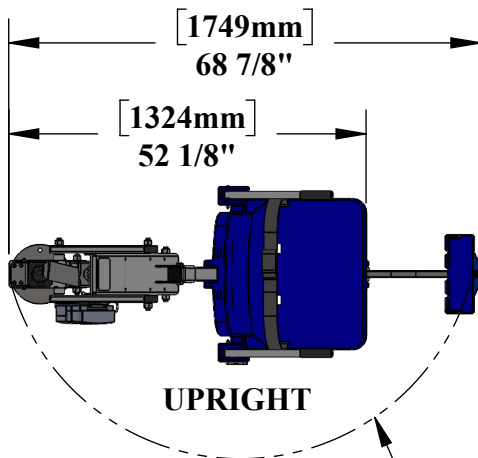

MIGHTY 600 POOL LIFT

PRODUCT WEIGHT: 170lbs [77kg]
MAX WEIGHT CAPACITY: 600lbs [272kg]
MIN ANCHOR SETBACK: 24"
MAX ANCHOR SETBACK: 44"
MAX WATER DRAFT: 14"
SEAT HEIGHT ADJUSTMENT: 4" IN 2" INCREMENTS
VERTICLE TRAVEL DISTANCE: 50"

***MEASUREMENT
TAKEN WITH
THE LIFT AT
FULL LOAD**

UPRIGHT

EXTENDED

**CONTINUOUS
360° ROTATION**

9889 GARRYMORE LANE
MISSOULA, MT 59808
(406) 549-0769
FAX (406) 549-2602

NOTE:
*SPECIFICATIONS ARE SUBJECT TO CHANGE WITHOUT NOTICE

PRODUCT:		MIGHTY 600	
PART #:		F-MTY600	
SCALE:	1:28	DATE:	12/23/2019
DRAWN BY:	KR	REVISION:	03