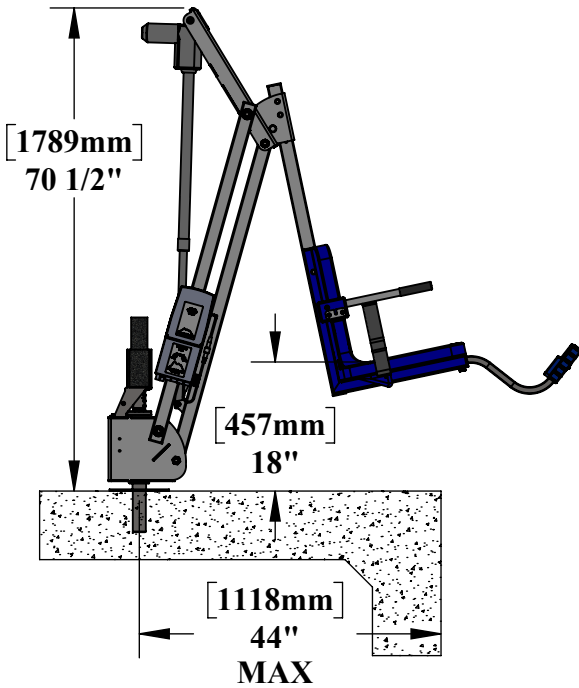

MIGHTY 600 POOL LIFT

PRODUCT WEIGHT: 170lbs [77kg]
MAX WEIGHT CAPACITY: 600lbs [272kg]
MIN ANCHOR SETBACK: 24"
MAX ANCHOR SETBACK: 44"
MAX WATER DRAFT: 14"
SEAT HEIGHT ADJUSTMENT: 4" IN 2" INCREMENTS
VERTICLE TRAVEL DISTANCE: 50"

***MEASUREMENT
TAKEN WITH
THE LIFT AT
FULL LOAD**

UPRIGHT

EXTENDED

**CONTINUOUS
360° ROTATION**

9889 GARRYMORE LANE
MISSOULA, MT 59808
(406) 549-0769
FAX (406) 549-2602

NOTE:
*SPECIFICATIONS ARE SUBJECT TO CHANGE WITHOUT NOTICE

PRODUCT:		MIGHTY 600	
PART #:		F-MTY600	
SCALE:	1:28	DATE:	12/23/2019
DRAWN BY:	KR	REVISION:	03