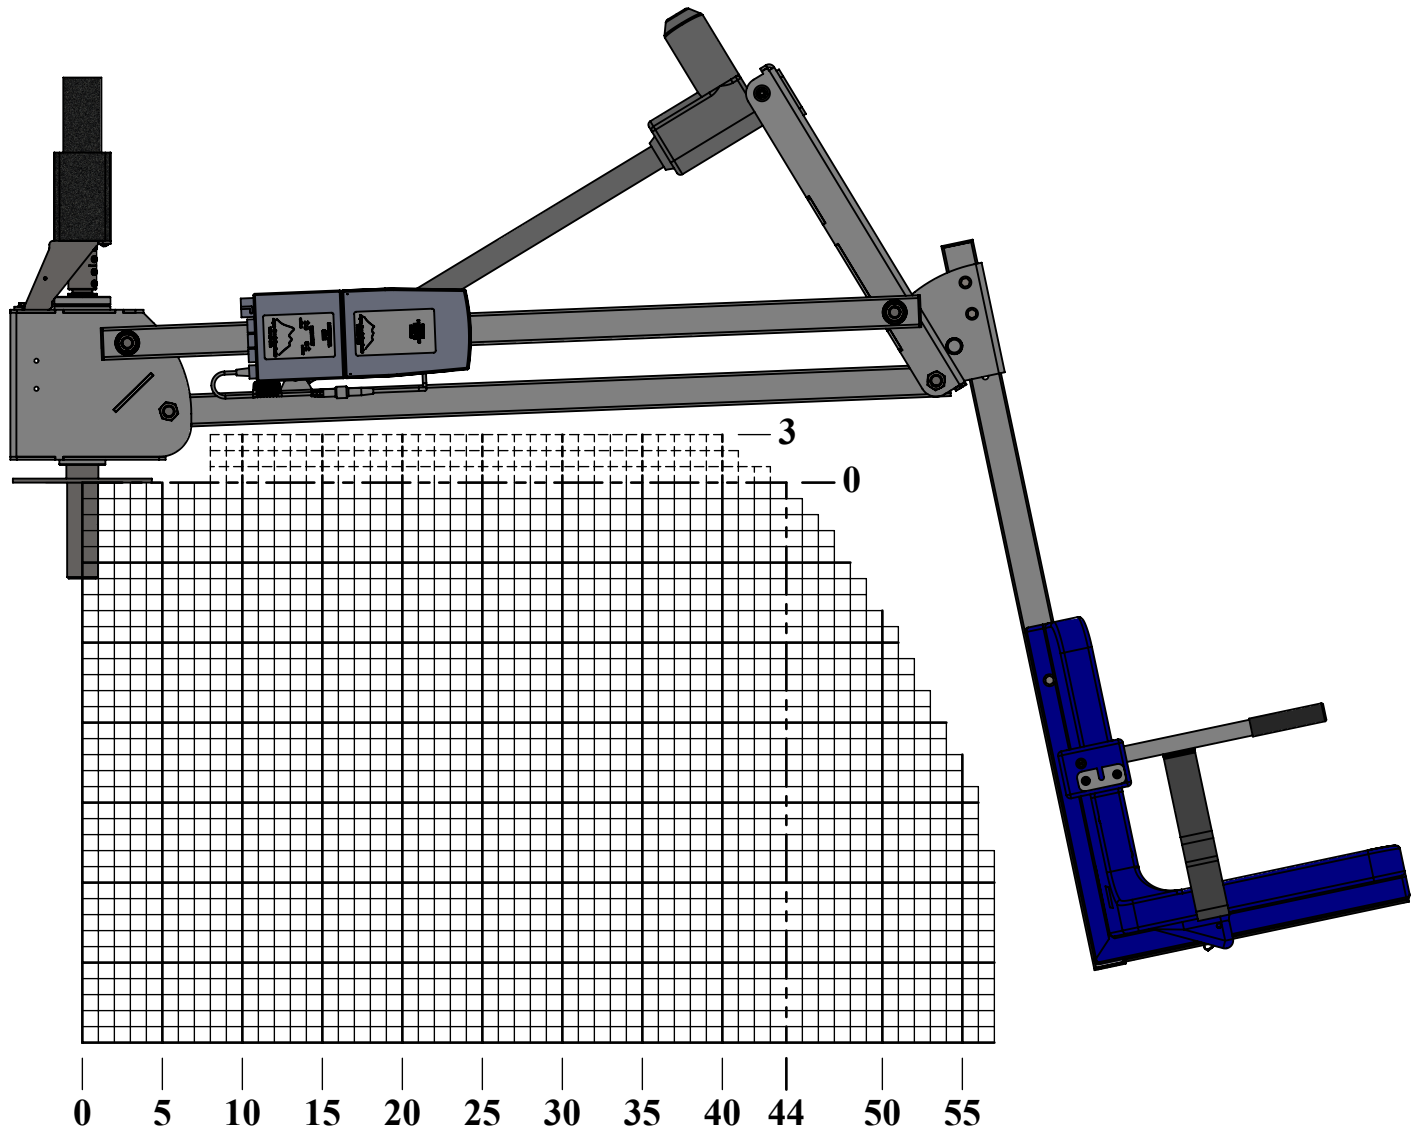

MIGHTY 600 GRAPH CHART

MINIMUM ADA SETBACK = 24"
MAXIMUM ADA SETBACK = 44"

DRAW YOUR PROFILE ON THE GRAPH USING THE CENTER OF THE ANCHOR AS YOUR START POINT. ALL GRAPH LINES ARE IN 1" INCREMENTS.

9889 GARRYMORE LANE
MISSOULA, MT 59808
(406) 549-0769
FAX (406) 549-2602

NOTE:
*SPECIFICATIONS ARE SUBJECT TO CHANGE WITHOUT NOTICE

PRODUCT:	MIGHTY 600	
PART #:	F-MTY600	
SCALE:	1:12	DATE: 4/2/2019
DRAWN BY:	KR	REVISION: A