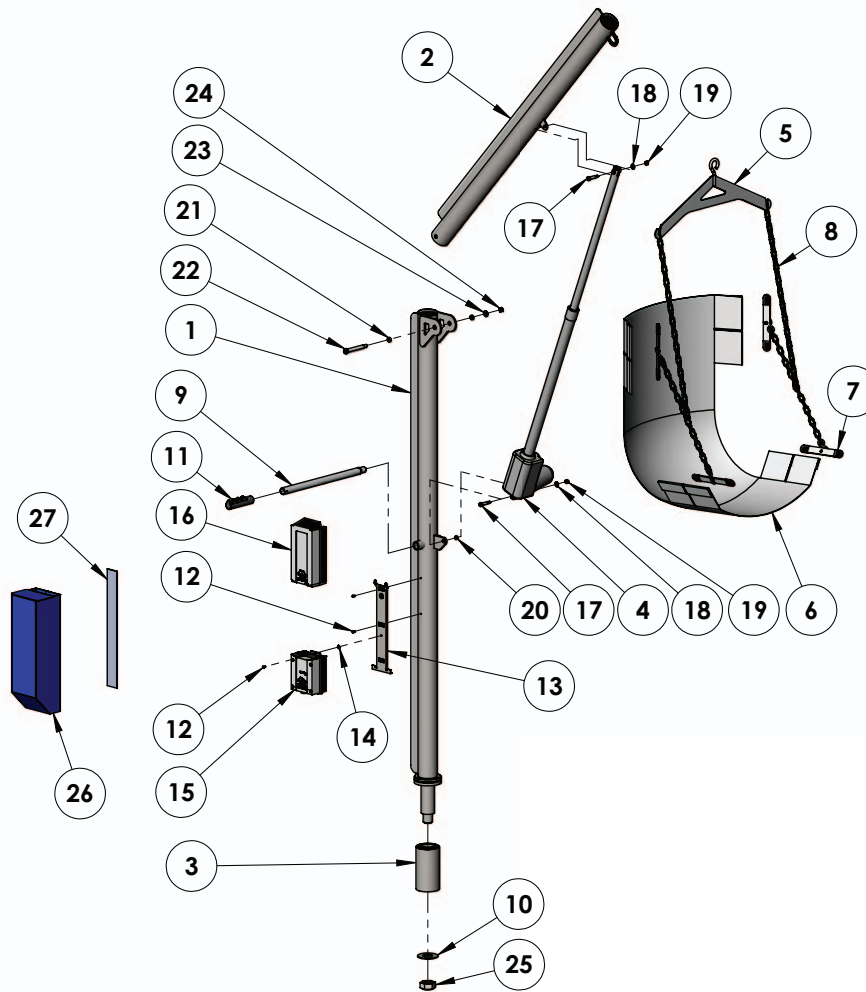

# Super Power EZ Parts List

ITEM #	QTY	PART #	DESCRIPTION
1	1	SA-SPEZMAST	MAST ASSEMBLY, SPEZ
2	1	SA-SPEZBOOM	BOOM ASSEMBLY, SPEZ
3	1	SEZ-200-00	BEARING ASSEMBLY, SPEZ
4	1	340643-00	ACTUATOR, LINAK, 600MM
5	1	F-038EZHB	EZ HANGER
6	1	F-034Ezs	EZ STANDARD SLING
7	1	F-032EZB	SLING BAR ASSEMBLY, SET OF 4
8	2	F-031EZCH	CHAIN SET, EZ
9	1	A-0808EZTB	EZ TURN BAR ASSEMBLY
10	1	TNSZCW-00	CUSTOM FLAT WASHER FOR SPEZ
11	1	RUBBER HAND GRIPS	GRIP, RUBBER HAND GRIP
12	3	BSH 10 X 3/8	BOLT, 316 SS, 10-24 X 3/8 SHCS
13	1	MBJ2-01	BRACKET, MOUNTING, T-SHAPED
14	1	WF 10	WASHER, FLAT, #10 SAE, 316 SS
15	1	CBJ2-U022-00	CONTROL BOX, SINGLE PORT, LINAK
16	1	BAJ1-U022-00	BATTERY, LINAK, 24 VOLT
17	2	BS 3/8 X 1 1/4 18-8	BOLT, 18-8 SS, 3/8 X 1 1/4 SHOULDER, 5/16-18 THREAD
18	2	WF 5/16	WASHER, FLAT, 5/16, 316 SS
19	2	NN 5/16	NUT, 316 SS, NYLOCK, 5/16-18
20	1	BRB SS-1216-4	BUSHING, BRONZE SLEEVE, 3/8 X 1/2 X 1/4
21	2	BRB SS-1620-4	BUSHING, BRONZE SLEEVE, SS-1620-4, 1/2 X 5/8 X 1/4
22	1	BS 1/2 X 3 1/2 18-8	BOLT, 18-8 SS, 1/2 X 3 1/2 SHOULDER, 3/8-16 THREAD
23	1	WF 3/8	WASHER, FLAT, 3/8, 316 SS
24	1	NN 3/8	NUT, 316 SS, NYLOCK, 3/8-16
25	1	NNJ 1 3/8	NUT, 316 SS, NYLOCK, 1 3/8-6 THREAD, JAM NUT
26	1	F-BCC-11	COVER, BATTERY/CONTROL BOX, BLUE
27	1	F-BCEXT	COVER EXTENSION, BATTERY/CONTROL BOX