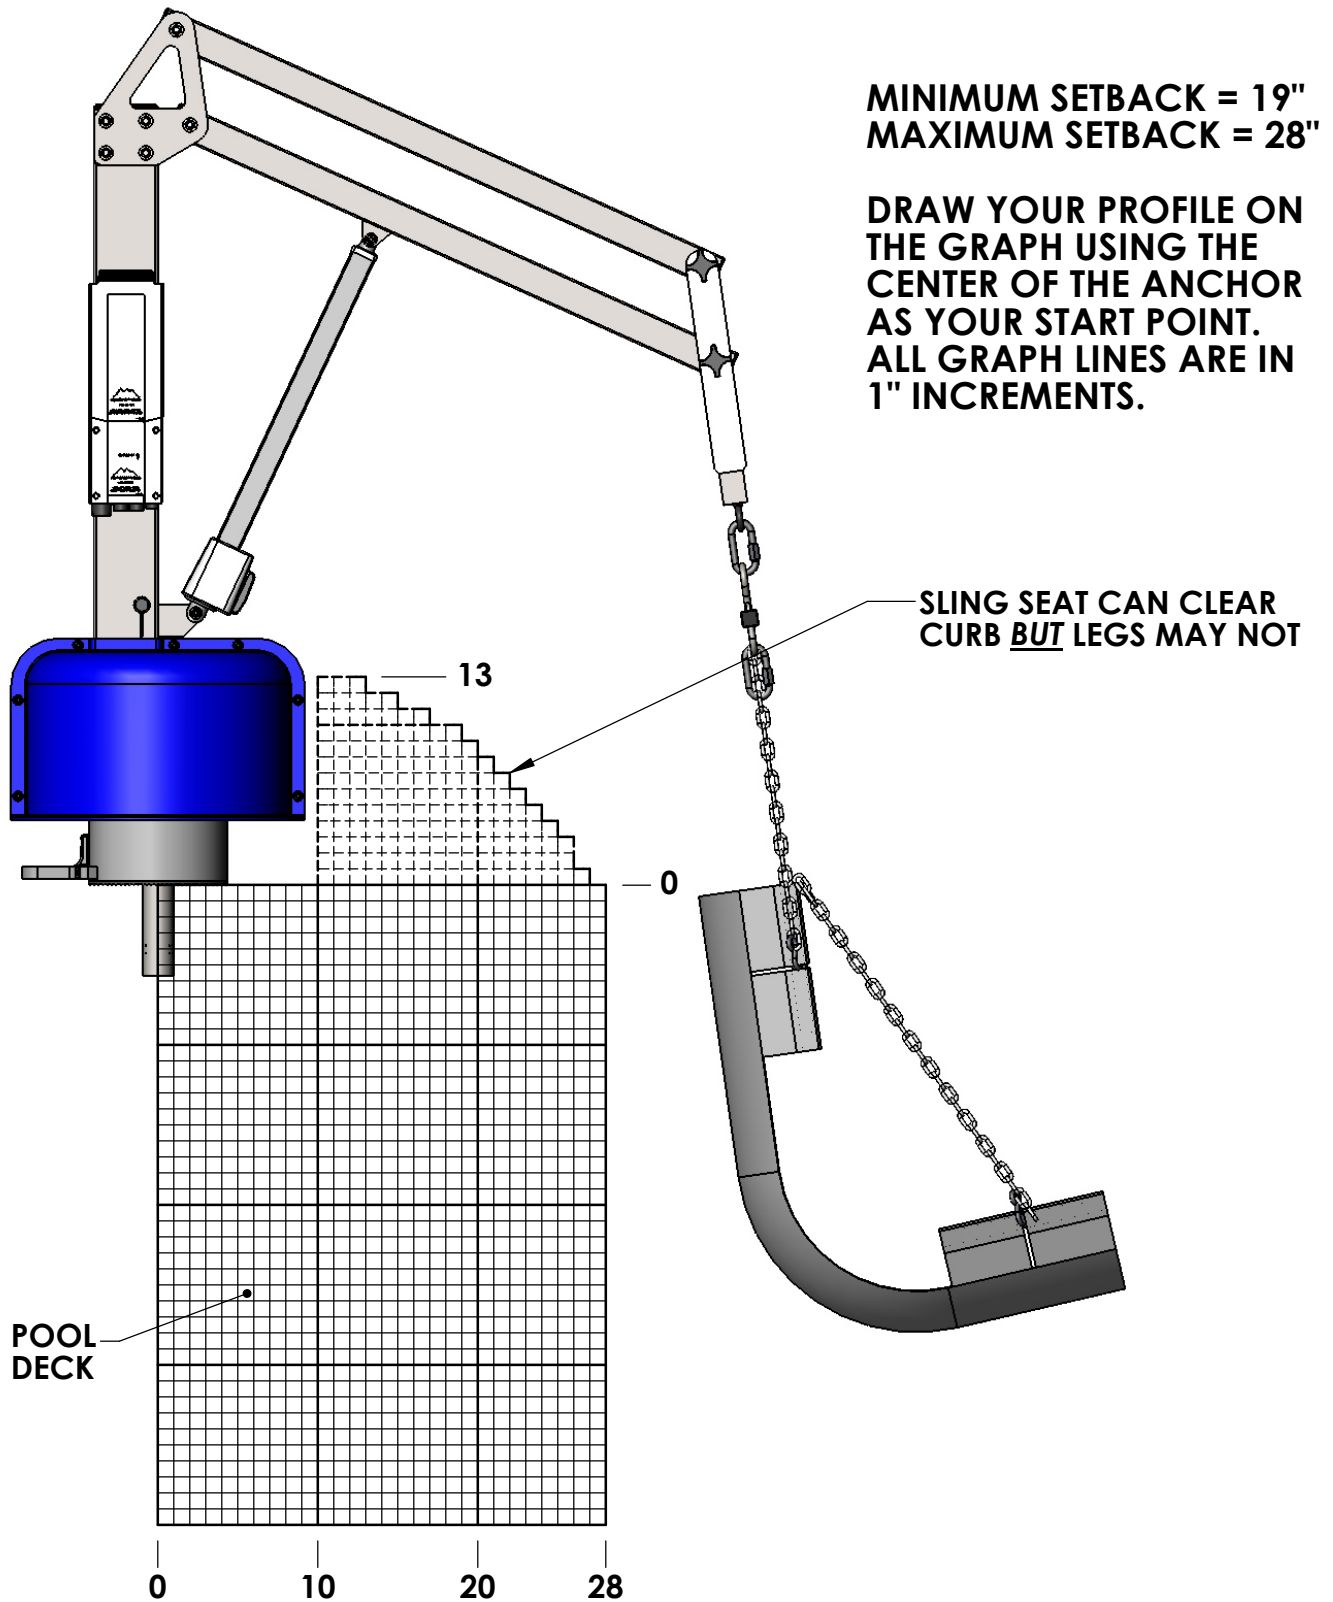

SCOUT 2 LIFT W/ SLING GRAPH

9889 GARRYMORE LANE
MISSOULA, MT 59808
(406) 549-0769
FAX (406) 549-2602

PRODUCT:		SCOUT 2 SLING	
PART #:		F-806SLS	
SCALE:	1:12	DATE:	12/23/2016
DRAWN BY:	KR	REVISION:	A